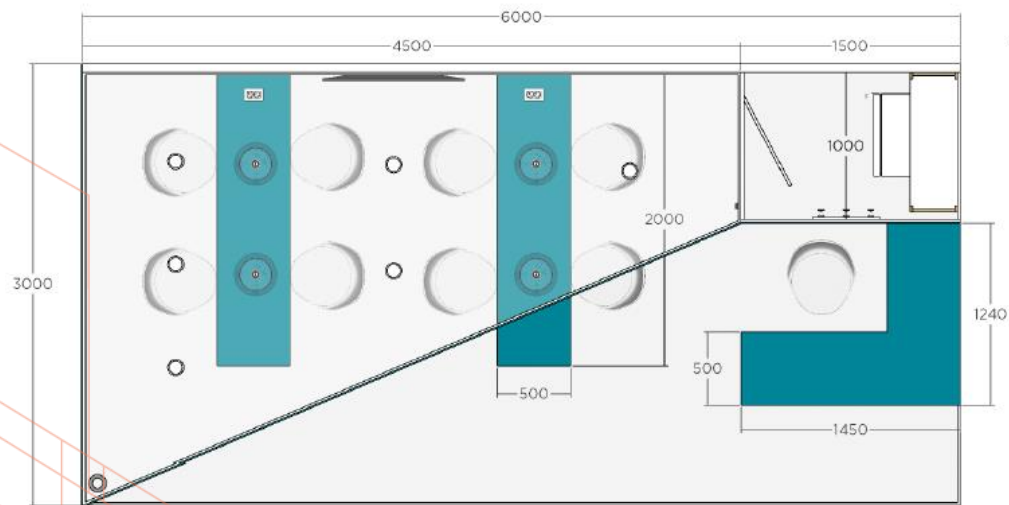

my stand maker
by RX