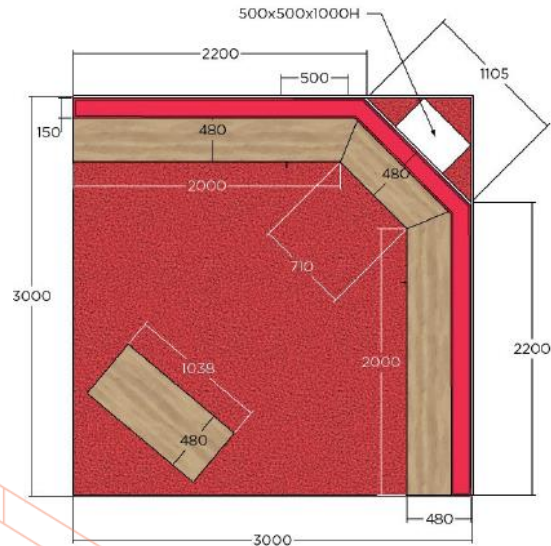

my stand maker
by RX

my stand
maker
by RX

Price from 700€ to 900€ excl. VAT/sqm

my stand
maker
by RX

my stand maker
by RX

Price from 700€ to 900€ excl. VAT/sqm

my stand
maker
by RX

Price more than 900€ excl. VAT/sqm