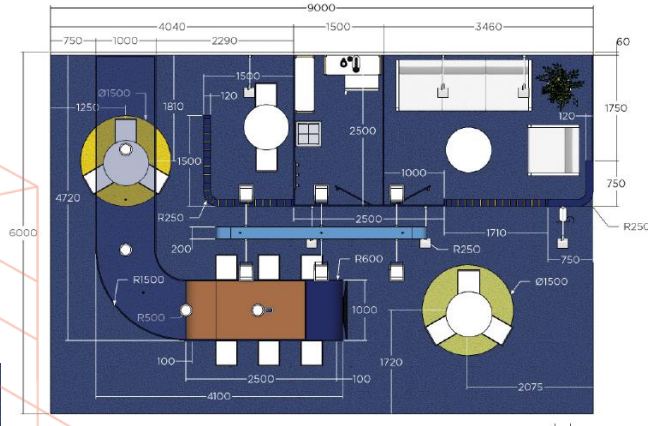

my stand maker
by RX

my stand
maker
by RX

Price from 500€ to 700€ excl. VAT/sqm

my stand maker
by RX

mystand
maker
by RX

Price from 500€ to 700€ excl. VAT/sqm

my stand maker
by RX

Price from 500€ to 700€ excl. VAT/sqm