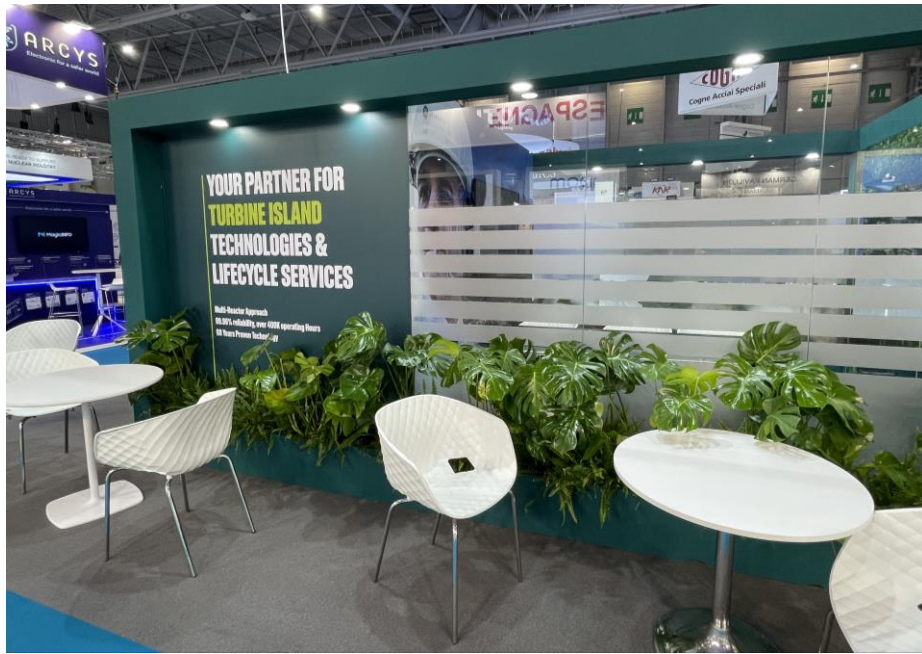

my stand maker
by RX

my stand
maker
by RX

Price from 700€ to 900€ excl. VAT/sqm

my stand
maker
by RX

my stand maker
by RX

Price from 700€ to 900€ excl. VAT/sqm

my stand
maker
by RX

Price more than 900€ excl. VAT/sqm