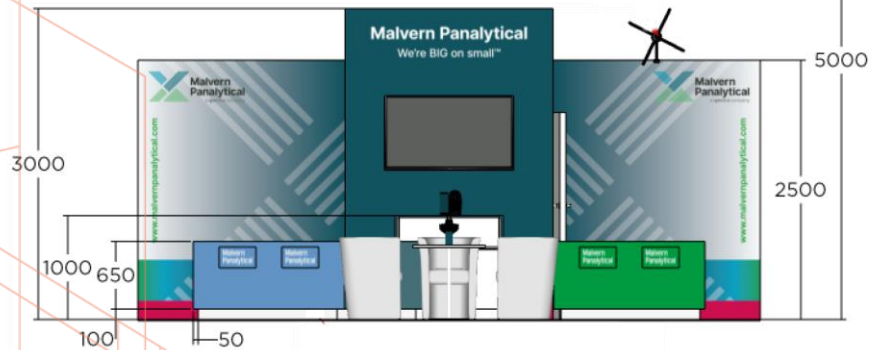

Price les than 500€ excl.VAT/sqm

Price from 500€ to 700€ excl.VAT/sqm

Price from 700€ to 900€ excl.VAT/sqm

Price more than 900€ excl.VAT/sqm

my stand
maker
by RX

my stand maker
by RX

Price less than 500€ excl. VAT/sqm