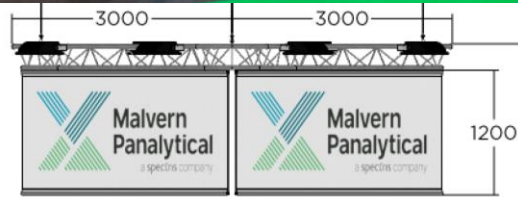

Price les than 500€ excl.VAT/sqm

Price from 500€ to 700€ excl.VAT/sqm

Price from 700€ to 900€ excl.VAT/sqm

Price more than 900€ excl.VAT/sqm

my stand
maker
by RX

my stand maker
by RX

Price less than 500€ excl. VAT/sqm